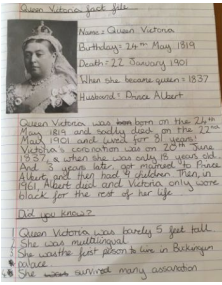

# Year 2 Homework Projects

It's time to get creative, Year 2! We would like you to use the materials you have at home to make one of the following:

1. Create a fact file about Queen Victoria.

2. Draw a portrait of Queen Victoria.