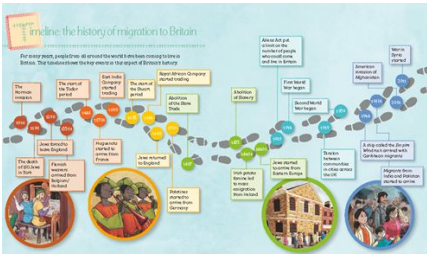

Year 6 Homework Projects

It's time to get creative, Year 6! We would like you to use the materials you have at home to make one of the following:

1. A model of a British Naval ship or Spanish Armada.

2. A poster on trade within the British Empire.

3. A factfile on migration to Britain in the 20th Century.

Please hand in your projects by **Friday 7th July**. We can't wait to see them!

Use the QR codes below to explore other subjects you'll be learning about this half term!