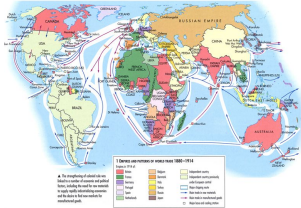

Year 6 Homework Projects

It's time to get creative, Year 6! We would like you to use the materials you have at home to make one of the following:

1. A model of a British Naval ship or Spanish Armada.

2. A poster on trade within the British Empire.

3. A factfile on migration to Britain in the 20th Century.

Please hand in your projects by **Friday 7th July**. We can't wait to see them!

Use the QR codes below to explore other subjects you'll be learning about this half term!